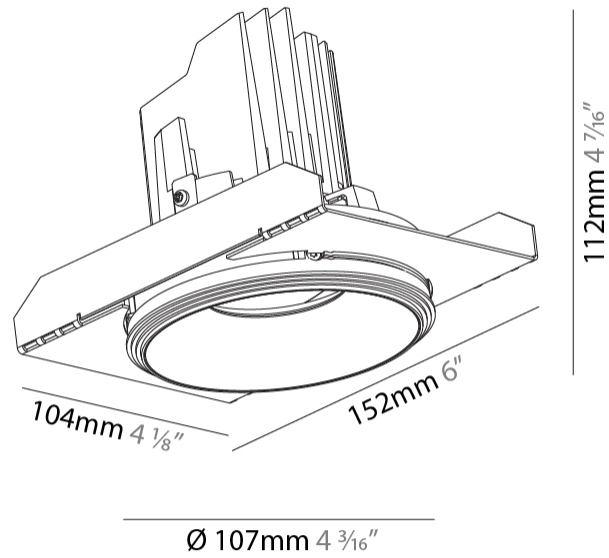

ELECTRICAL

Lamp Type: LED (Zhaga Standard)
Input Wattage (W): 13.2 / 16.5
Total Output Wattage (W): 12.1 / 14.7
Dimming: Tri-Mode (Non-Dimming and Phase Dimming (120Vac only) and 0-10V Dimming)
Driver Included: No
Driver Location: Recessed Housing
Driver Type: Constant Current - Universal
Driver Class: Class 2
Housing: See components
Input Voltage (V): 120 - 277
Constant Current (MA): 350

LED

Number of LEDs: 1
Color Temperature (°K): 2700 / 3000 / 3500 / 4000
Max. Delivered Lumen (lm): 850 / 950 / 1019 / 1040
Nominal Lumen (lm): 960 / 1070 / 1156 / 1180
CRI: >90 CRI
Efficiency (%): 88.5
Lamp Life (hrs): 50000
Upon Request: RGB-W Tunable White Special Color Temperature Special LED

OPTICAL

Reflector°: 10
Adjustability: Rotational 355°; Tilt 10°
Upon Request: Special Beam Angles

RATINGS AND CERTIFICATIONS

Zaneen Group Inc. © 2024, T 1800-388-3382, F 416-247-9319, www.zaneen.com
Certified By: Certified for North American Standards
Available for international specifications by adding "INT" at the end of the existing Model #. For assistance on 'custom' specifications, contact zteam@zaneen.com.
IP Rating: IP20
If a conflict occurs to supply the best product, we reserve the right to change specifications or materials without notice. The most recent specification sheets are found at zaneen.com